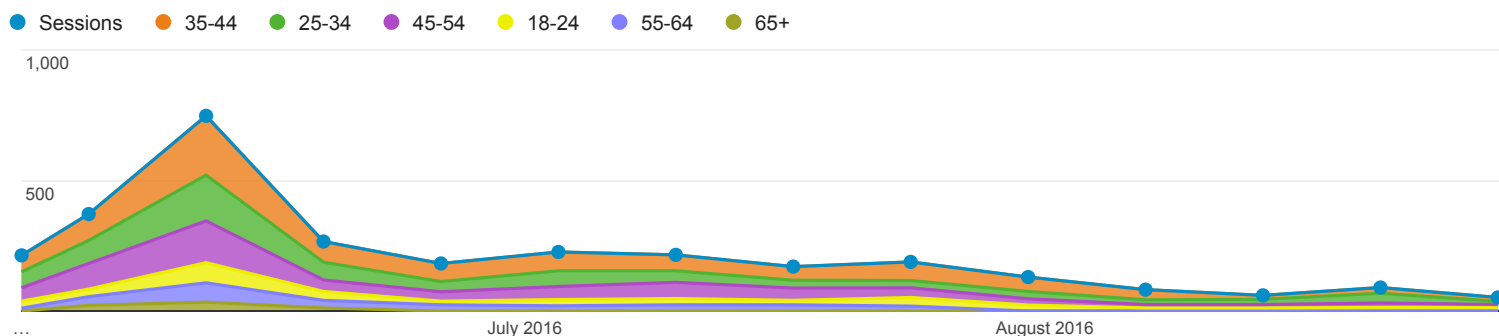

Jun 1, 2016 - Aug 31, 2016

Demographics: Age

Some data in this report may have been removed when a threshold was applied. [Learn more](#)

All Users
100.00% Sessions

Explorer

Site Usage

Age	Sessions	Pages / Session	Avg. Session Duration	% New Sessions	Bounce Rate
	3,093 % of Total: 62.10% (4,981)	2.08 Avg for View: 1.93 (7.69%)	00:02:31 Avg for View: 00:02:06 (20.27%)	58.03% Avg for View: 67.14% (-13.56%)	61.59% Avg for View: 65.47% (-5.92%)
1. 35-44	941 (30.42%)	2.10	00:02:33	55.15%	62.49%
2. 25-34	708 (22.89%)	1.76	00:01:32	65.40%	66.38%
3. 45-54	662 (21.40%)	2.32	00:03:13	52.42%	57.55%
4. 18-24	355 (11.48%)	1.74	00:01:49	73.52%	71.55%
5. 55-64	297 (9.60%)	2.49	00:03:51	48.82%	49.16%
6. 65+	130 (4.20%)	2.42	00:02:53	46.15%	50.77%